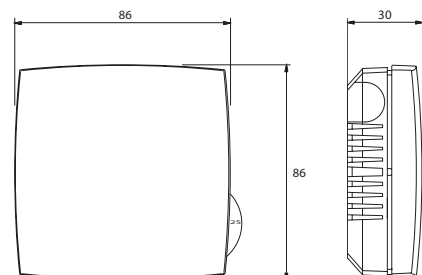

Room sensor for room temperature measurement with setpoint adjustment.

The SAP series employs different types of sensors designed for use with AB Industrietechnik regulators and other manufacturers.

TECHNICAL DATA

Range:	0...+50 °C
Mounting:	wall
Protection:	IP30
Size:	86 x 86 x 30 mm

TYPE	WIRING	SENSOR ELEMENT
SAP-PT100-2	Fig.2	PT100, 100 Ohm/0°C
SAP-PT1000-1	Fig.1	PT1000, 1000 Ohm/0°C
SAP-PT1000-2	Fig.2	PT1000, 1000 Ohm/0°C
SAP-NTC1.8-2	Fig.2	NTC 1.8, 1800 Ohm/25°C
SAP-NTC2.2-2	Fig.2	NTC 2.2k, 2252 Ohm/25°C
SAP-NTC10-01-2	Fig.2	NTC 10k, 10kOhm/25°C
SAP-NTC10-02-2	Fig.2	NTC 10k, 10kOhm/25°C
SAP-NTC10-03-2	Fig.2	NTC 10k, 10kOhm/25°C
SAP-NTC10-02-4	Fig.4	NTC 10k, 10kOhm/25°C
SAP-NTC15-01-3	Fig.3	NTC 15k, 15kOhm/0°C
SAP-NTC20-2	Fig.2	NTC 20k, 20kOhm/25°C
SAP-Ni1000-01-2	Fig.2	Ni1000, 1000 Ohm/0°C
SAP-Ni1000-02-2	Fig.2	Ni1000, 1000 Ohm/0°C

NOTE: for detailed ohmic values see table sensors

WIRING AND DIMENSIONS (MM)

1 - 2 = sensor
3 - 4 ≈ 1120 Ohm (31°C)
3 - 4 ≈ 1020 Ohm (5°C)

4 - 5 = sensor
2 - 3 ≈ 10 KOhm (30°C)
2 - 3 ≈ 0 Ohm (5°C)

1 - 2 = sensor
2 - 3 ≈ 5 KOhm (30°C)
2 - 3 ≈ 0 Ohm (0°C)

4 - 5 = sensor 10K