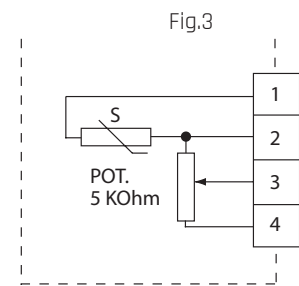

| | |
|-------------|-----------------|
| Range: | 0...+50 °C |
| Mounting: | wall |
| Protection: | IP30 |
| Size: | 86 x 86 x 30 mm |

| TYPE | WIRING | SENSOR ELEMENT |
|-----------------|--------|-------------------------|
| SAP-PT100-2 | Fig.2 | PT100, 100 Ohm/0°C |
| SAP-PT1000-1 | Fig.1 | PT1000, 1000 Ohm/0°C |
| SAP-PT1000-2 | Fig.2 | PT1000, 1000 Ohm/0°C |
| SAP-NTC1.8-2 | Fig.2 | NTC 1.8, 1800 Ohm/25°C |
| SAP-NTC2.2-2 | Fig.2 | NTC 2.2k, 2252 Ohm/25°C |
| SAP-NTC10-01-2 | Fig.2 | NTC 10k, 10kOhm/25°C |
| SAP-NTC10-02-2 | Fig.2 | NTC 10k, 10kOhm/25°C |
| SAP-NTC10-03-2 | Fig.2 | NTC 10k, 10kOhm/25°C |
| SAP-NTC10-02-4 | Fig.4 | NTC 10k, 10kOhm/25°C |
| SAP-NTC15-01-3 | Fig.3 | NTC 15k, 15kOhm/0°C |
| SAP-NTC20-2 | Fig.2 | NTC 20k, 20kOhm/25°C |
| SAP-Ni1000-01-2 | Fig.2 | Ni1000, 1000 Ohm/0°C |
| SAP-Ni1000-02-2 | Fig.2 | Ni1000, 1000 Ohm/0°C |

NOTE: for detailed ohmic values see table sensors

WIRING AND DIMENSIONS (MM)

1 - 2 = sensor
 3 - 4 ≈ 1120 Ohm (31°C)
 3 - 4 ≈ 1020 Ohm (5°C)

4 - 5 = sensor
 2 - 3 ≈ 10 KOhm (30°C)
 2 - 3 ≈ 0 Ohm (5°C)

1 - 2 = sensor
 2 - 3 ≈ 5 KOhm (30°C)
 2 - 3 ≈ 0 Ohm (0°C)