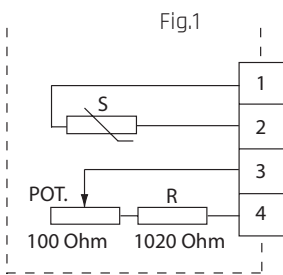

Room sensor for room temperature measurement with setpoint adjustment.

The SAP series employs different types of sensors designed for use with AB Industrietechnik regulators and other manufacturers.

TECHNICAL DATA

| | |
|-------------|-----------------|
| Range: | 0...+50 °C |
| Mounting: | wall |
| Protection: | IP30 |
| Size: | 86 x 86 x 30 mm |

| TYPE | WIRING | SENSOR ELEMENT |
|-----------------|--------|-------------------------|
| SAP-PT100-2 | Fig.2 | PT100, 100 Ohm/0°C |
| SAP-PT1000-1 | Fig.1 | PT1000, 1000 Ohm/0°C |
| SAP-PT1000-2 | Fig.2 | PT1000, 1000 Ohm/0°C |
| SAP-NTC1.8-2 | Fig.2 | NTC 1.8, 1800 Ohm/25°C |
| SAP-NTC2.2-2 | Fig.2 | NTC 2.2k, 2252 Ohm/25°C |
| SAP-NTC10-01-2 | Fig.2 | NTC 10k, 10kOhm/25°C |
| SAP-NTC10-02-2 | Fig.2 | NTC 10k, 10kOhm/25°C |
| SAP-NTC10-03-2 | Fig.2 | NTC 10k, 10kOhm/25°C |
| SAP-NTC10-02-4 | Fig.4 | NTC 10k, 10kOhm/25°C |
| SAP-NTC15-01-3 | Fig.3 | NTC 15k, 15kOhm/0°C |
| SAP-NTC20-2 | Fig.2 | NTC 20k, 20kOhm/25°C |
| SAP-Ni1000-01-2 | Fig.2 | Ni1000, 1000 Ohm/0°C |
| SAP-Ni1000-02-2 | Fig.2 | Ni1000, 1000 Ohm/0°C |

NOTE: for detailed ohmic values see table sensors

WIRING AND DIMENSIONS (MM)

1 - 2 = sensor
 3 - 4 ≈ 1120 Ohm (31°C)
 3 - 4 ≈ 1020 Ohm (5°C)

4 - 5 = sensor
 2 - 3 ≈ 10 KOhm (30°C)
 2 - 3 ≈ 0 Ohm (5°C)

1 - 2 = sensor
 2 - 3 ≈ 5 KOhm (30°C)
 2 - 3 ≈ 0 Ohm (0°C)