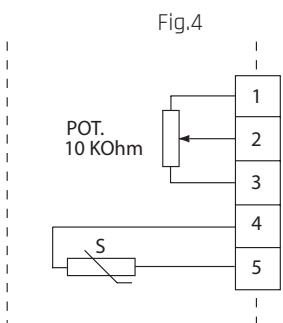

| | |
|-------------|-----------------|
| Range: | 0...+50 °C |
| Mounting: | wall |
| Protection: | IP30 |
| Size: | 86 x 86 x 30 mm |

| TYPE | WIRING | SENSOR ELEMENT |
|-----------------|--------|-------------------------|
| SAP-PT100-2 | Fig.2 | PT100, 100 Ohm/0°C |
| SAP-PT1000-1 | Fig.1 | PT1000, 1000 Ohm/0°C |
| SAP-PT1000-2 | Fig.2 | PT1000, 1000 Ohm/0°C |
| SAP-NTC1.8-2 | Fig.2 | NTC 1.8, 1800 Ohm/25°C |
| SAP-NTC2.2-2 | Fig.2 | NTC 2.2k, 2252 Ohm/25°C |
| SAP-NTC10-01-2 | Fig.2 | NTC 10k, 10kOhm/25°C |
| SAP-NTC10-02-2 | Fig.2 | NTC 10k, 10kOhm/25°C |
| SAP-NTC10-03-2 | Fig.2 | NTC 10k, 10kOhm/25°C |
| SAP-NTC10-02-4 | Fig.4 | NTC 10k, 10kOhm/25°C |
| SAP-NTC15-01-3 | Fig.3 | NTC 15k, 15kOhm/0°C |
| SAP-NTC20-2 | Fig.2 | NTC 20k, 20kOhm/25°C |
| SAP-Ni1000-01-2 | Fig.2 | Ni1000, 1000 Ohm/0°C |
| SAP-Ni1000-02-2 | Fig.2 | Ni1000, 1000 Ohm/0°C |

NOTE: for detailed ohmic values see table sensors

WIRING AND DIMENSIONS (MM)

1 - 2 = sensor
 3 - 4 ≈ 1120 Ohm (31°C)
 3 - 4 ≈ 1020 Ohm (5°C)

4 - 5 = sensor
 2 - 3 ≈ 10 KOhm (30°C)
 2 - 3 ≈ 0 Ohm (5°C)

1 - 2 = sensor
 2 - 3 ≈ 5 KOhm (30°C)
 2 - 3 ≈ 0 Ohm (0°C)