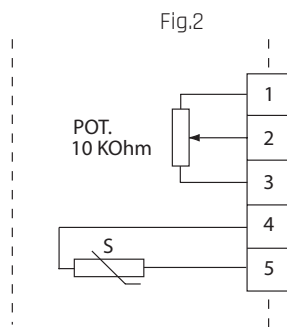

| | |
|-------------|-----------------|
| Range: | 0...+50 °C |
| Mounting: | wall |
| Protection: | IP30 |
| Size: | 86 x 86 x 30 mm |

| TYPE | WIRING | SENSOR ELEMENT |
|-----------------|--------|-------------------------|
| SAP-PT100-2 | Fig.2 | PT100, 100 Ohm/0°C |
| SAP-PT1000-1 | Fig.1 | PT1000, 1000 Ohm/0°C |
| SAP-PT1000-2 | Fig.2 | PT1000, 1000 Ohm/0°C |
| SAP-NTC1.8-2 | Fig.2 | NTC 1.8, 1800 Ohm/25°C |
| SAP-NTC2.2-2 | Fig.2 | NTC 2.2k, 2252 Ohm/25°C |
| SAP-NTC10-01-2 | Fig.2 | NTC 10k, 10kOhm/25°C |
| SAP-NTC10-02-2 | Fig.2 | NTC 10k, 10kOhm/25°C |
| SAP-NTC10-03-2 | Fig.2 | NTC 10k, 10kOhm/25°C |
| SAP-NTC10-02-4 | Fig.4 | NTC 10k, 10kOhm/25°C |
| SAP-NTC15-01-3 | Fig.3 | NTC 15k, 15kOhm/0°C |
| SAP-NTC20-2 | Fig.2 | NTC 20k, 20kOhm/25°C |
| SAP-Ni1000-01-2 | Fig.2 | Ni1000, 1000 Ohm/0°C |
| SAP-Ni1000-02-2 | Fig.2 | Ni1000, 1000 Ohm/0°C |

NOTE: for detailed ohmic values see table sensors

WIRING AND DIMENSIONS (MM)

1 - 2 = sensor
 3 - 4 ≈ 1120 Ohm (31°C)
 3 - 4 ≈ 1020 Ohm (5°C)

4 - 5 = sensor
 2 - 3 ≈ 10 KOhm (30°C)
 2 - 3 ≈ 0 Ohm (5°C)

1 - 2 = sensor
 2 - 3 ≈ 5 KOhm (30°C)
 2 - 3 ≈ 0 Ohm (0°C)