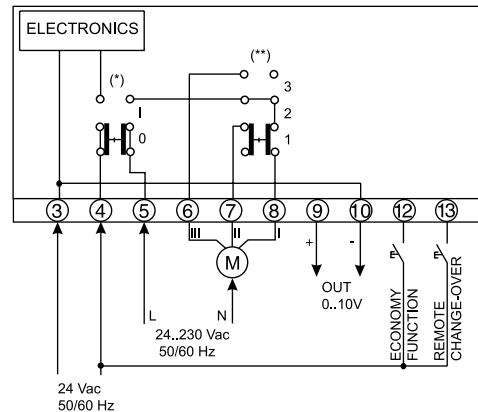

WIRING DIAGRAM

DB-TA-3B5-XXA