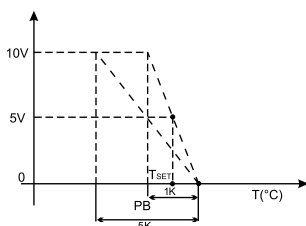

Logic of proportional output

Reverse action